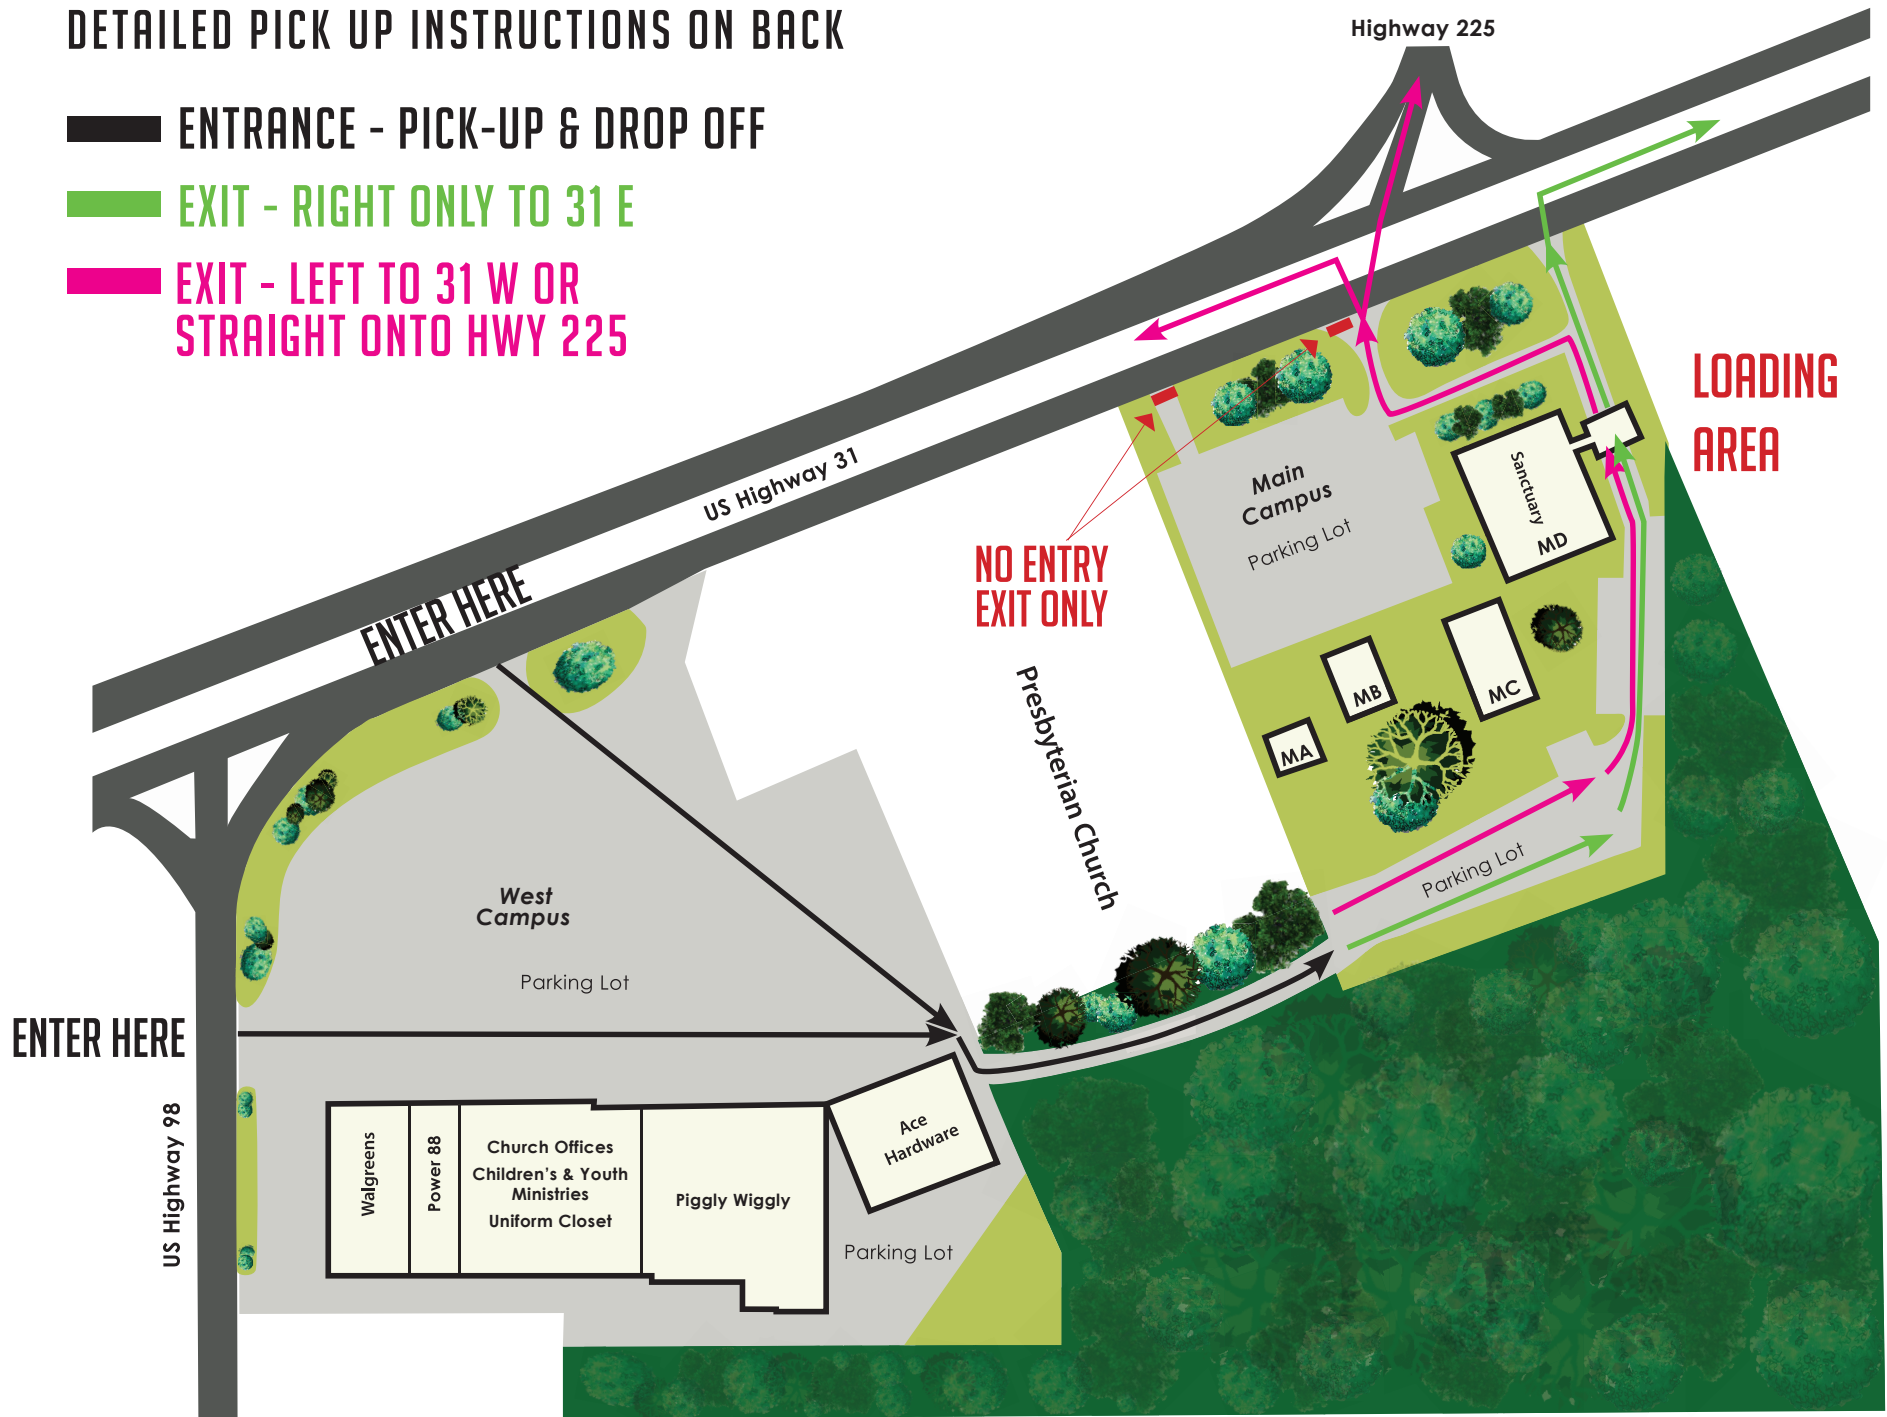

DETAILED PICK UP INSTRUCTIONS ON BACK

ENTRANCE - PICK-UP & DROP OFF

EXIT - RIGHT ONLY TO 31 E

EXIT - LEFT TO 31 W OR STRAIGHT ONTO HWY 225

LOADING AREA

**NO ENTRY
EXIT ONLY**

ENTER HERE

ENTER HERE

US Highway 98

US Highway 31

Highway 225

West Campus

Parking Lot

Main Campus
Parking Lot

Sanctuary
MD

MA

MB

MC

Presbyterian Church

Parking Lot

Walgreens

Power 88

Church Offices
Children's & Youth
Ministries
Uniform Closet

Piggly Wiggly

Ace
Hardware

Parking Lot